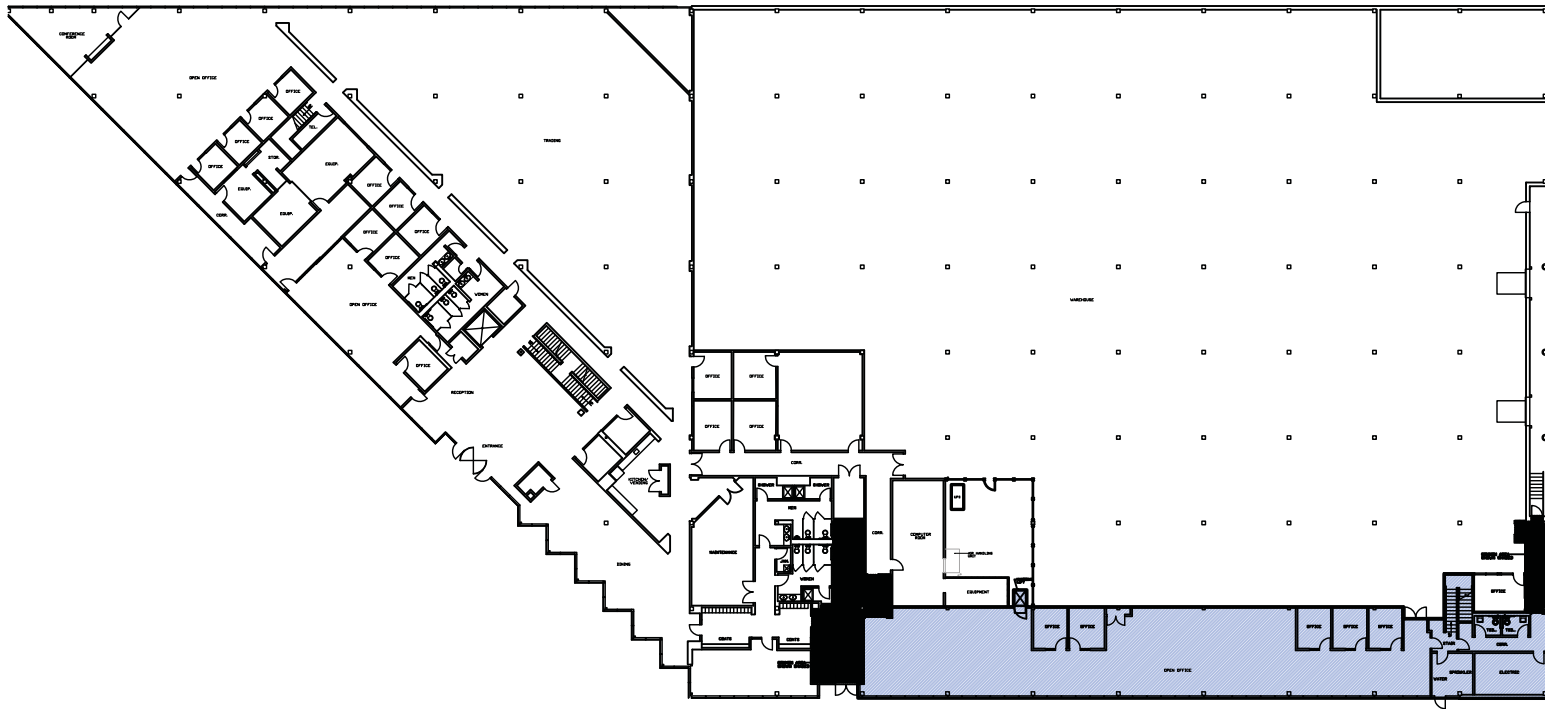

First Floor

Not to Scale | For Illustrative Purposes Only

**4 TECHNOLOGY DR.
CENTENNIAL PARK
PEABODY, MA**

4,483 SF | First floor
7,530 SF | Second floor
12,013 SF | Total

CP
COMBINED PROPERTIES

Since 1935

*A full-service real estate
development firm, creating
better places to live & work. SM*

Second Floor

**4 TECHNOLOGY DR.
CENTENNIAL PARK
PEABODY, MA**

4,483 SF | First floor
7,530 SF | Second floor
12,013 SF | Total