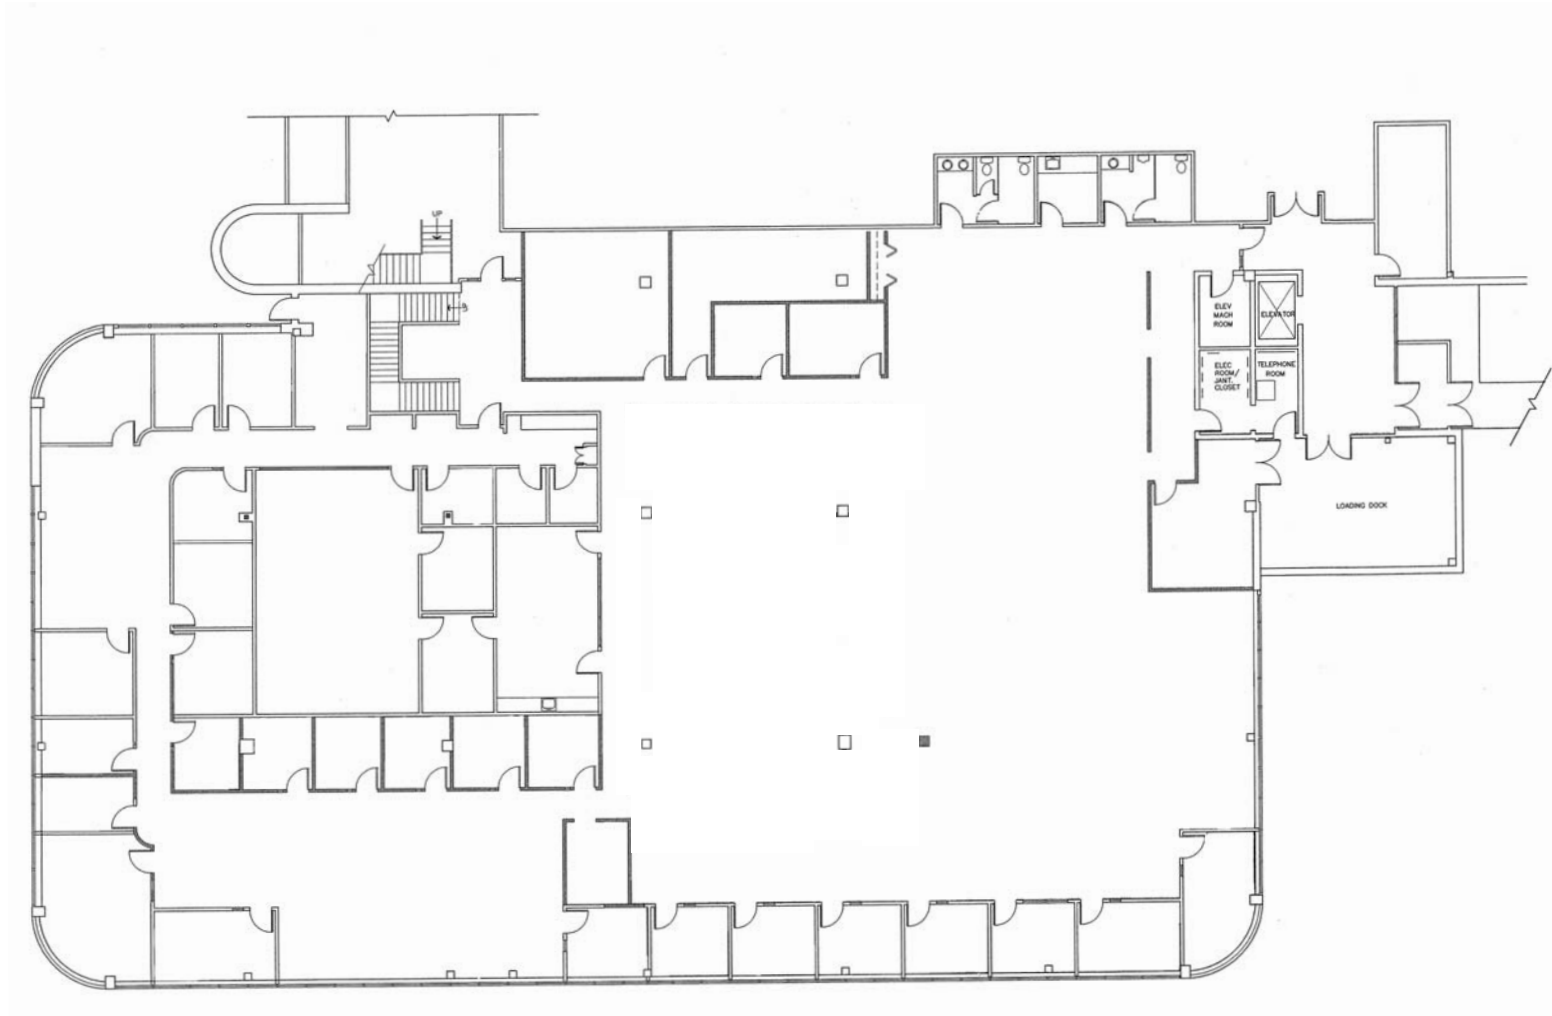

Available Suite on First Floor

Not to Scale | For Illustrative Purposes Only

**1 CORPORATION WAY
CENTENNIAL PARK
PEABODY, MA**

18,581 SF | Available on 1st Floor
18,981 SF | Available on 2nd Floor

37,562 SF | Contiguous Up & Down

CP
COMBINED PROPERTIES[®]

Since 1935

*Creating Better Places
to Live and Work[®]*

Available Suite on Second Floor

Not to Scale | For Illustrative Purposes Only

**1 CORPORATION WAY
CENTENNIAL PARK
PEABODY, MA**

18,581 SF | Available on 1st Floor
18,981 SF | Available on 2nd Floor

37,562 SF | Contiguous Up & Down

COMBINED PROPERTIES®

Since 1935

*Creating Better Places
to Live and Work®*