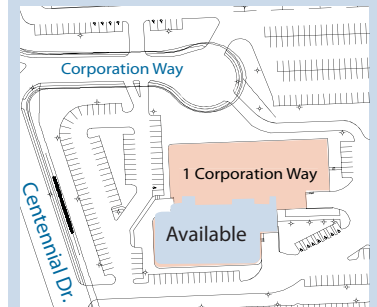

Available Suite on First Floor

Not to Scale | For Illustrative Purposes Only

**1 CORPORATION WAY
CENTENNIAL PARK
PEABODY, MA**

18,581 SF | Available on 1st Floor
18,981 SF | Available on 2nd Floor

37,562 SF | Contiguous Up & Down

18,581 SF | Available on 1st Floor
18,981 SF | Available on 2nd Floor

37,562 SF | Contiguous Up & Down

COMBINED PROPERTIES®

Since 1935

*Creating Better Places
to Live and Work®*