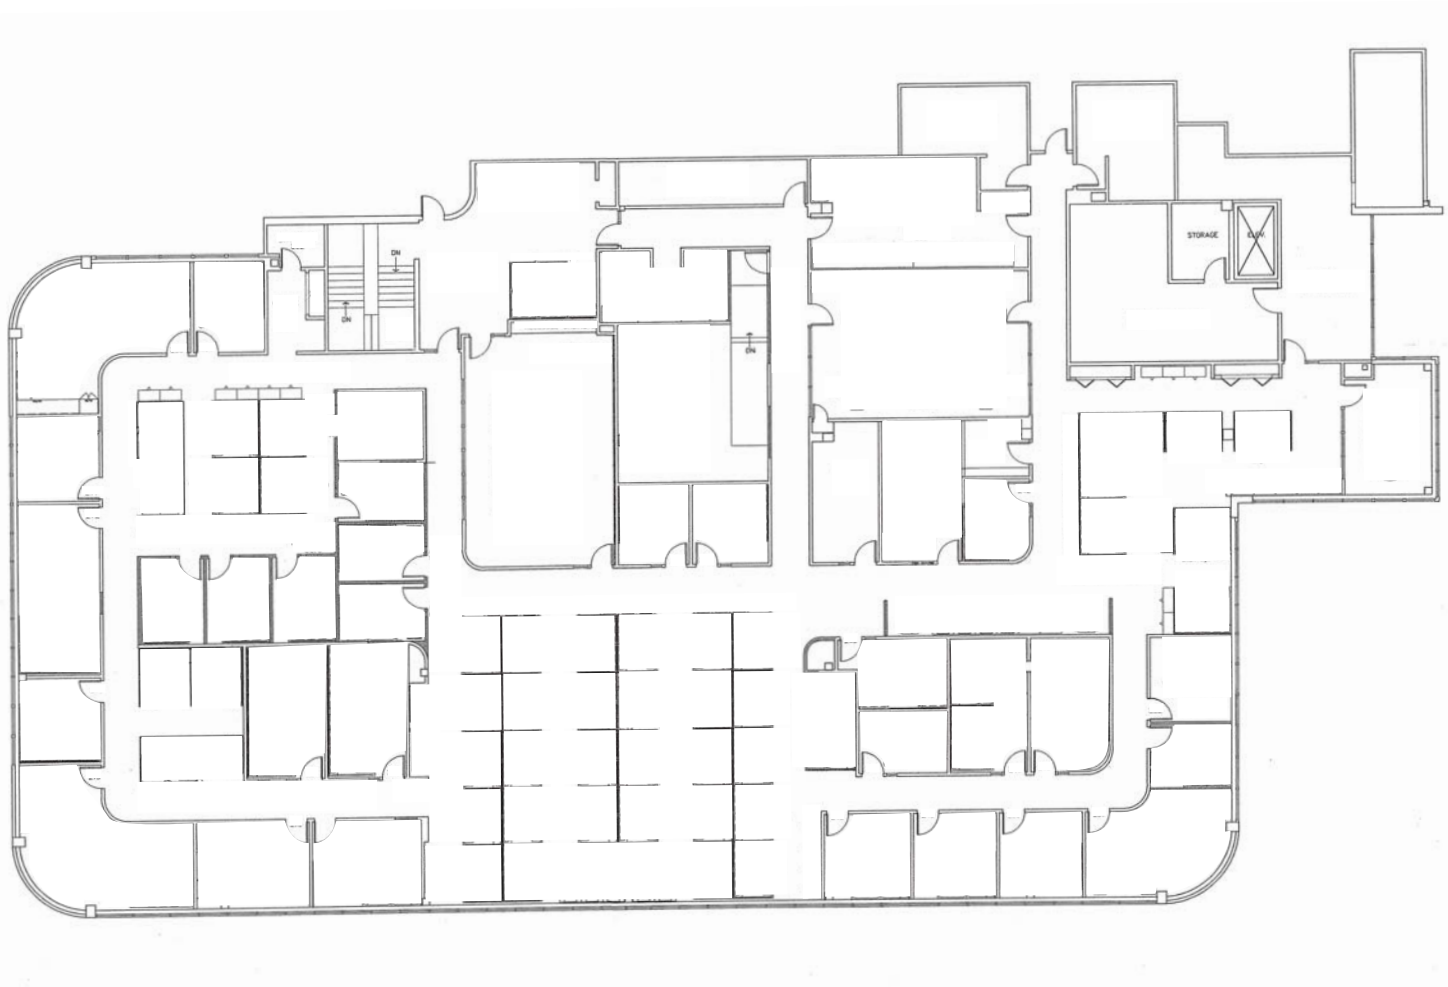

Available Suite on First Floor

Not to Scale | For Illustrative Purposes Only

**1 CORPORATION WAY
CENTENNIAL PARK
PEABODY, MA**

18,581 SF | Available on 1st Floor
18,981 SF | Available on 2nd Floor

37,562 SF | Contiguous Up & Down

CP
COMBINED PROPERTIES[®]

Since 1935

*Creating Better Places
to Live and Work[®]*

Available Suite on Second Floor

Not to Scale | For Illustrative Purposes Only

**1 CORPORATION WAY
CENTENNIAL PARK
PEABODY, MA**

18,581 SF | Available on 1st Floor
18,981 SF | Available on 2nd Floor

37,562 SF | Contiguous Up & Down

COMBINED PROPERTIES®

Since 1935

*Creating Better Places
to Live and Work®*